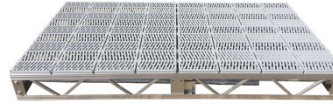

SKU# 43600007

8' Add on Section w/Poly Decking (1-8')