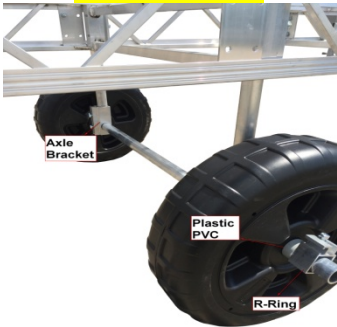

Axle Bracket

Plastic PVC

R-Ring

SKU# 43600075