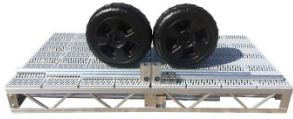

SKU# 43600005

8' Section w/Poly Deck Axle & Tires (1-8')